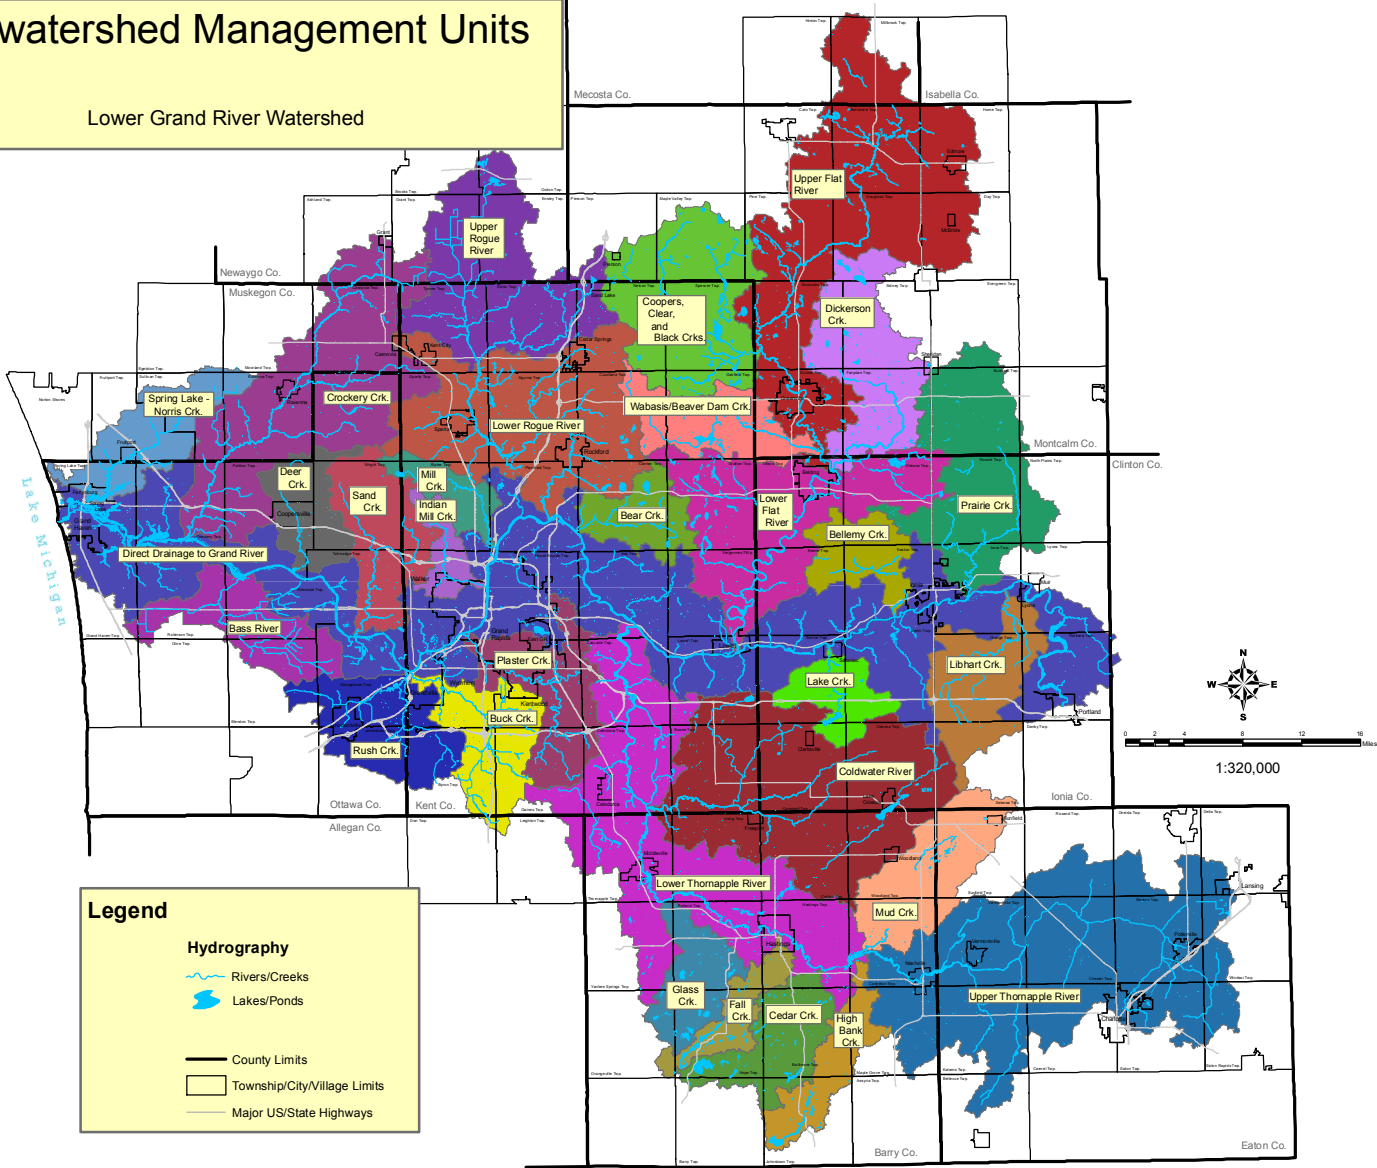

Subwatershed Management Units

Lower Grand River Watershed